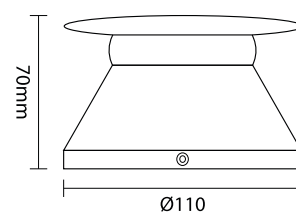

Aluminium Die-Cast

Types

Surface

Single Line Diagram

Light Distribution

CRI ≥ 80/90

ORBIT

Product Order Code	System Power	Dimensions
1755	8W	Dia=110mm H=70mm